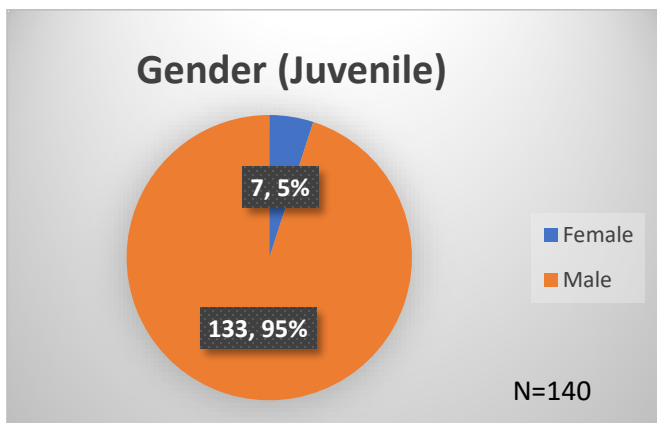

Daily Data Dashboard – August 25, 2023
Demographics for JTDC Population
Friday Morning Midnight Count

Total # of probation Involved youth¹: 1,290

¹ Probation Active: Any youth who is pending sentencing with an active social history, has been formally placed on probation or supervision with Cook County Juvenile Probation on the date of the report.

*Age, Gender and Race for Criminal Court population (N=2) is not represented in this report.

Data sources: cFive Supervisor – Probation Population and RMIS – JTDC Population

Daily Data Dashboard – August 25, 2023
Demographics for JTDC Population
Friday Morning Midnight Count