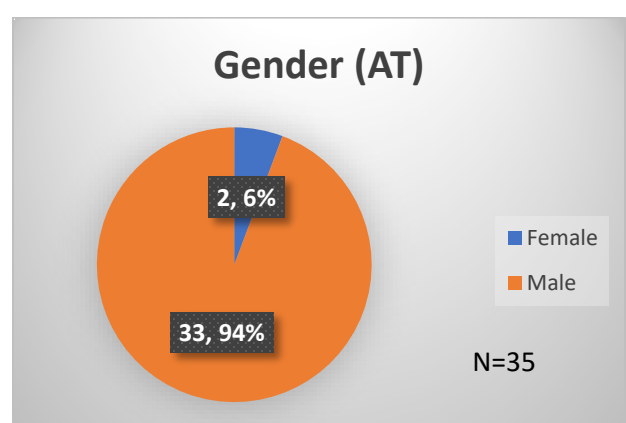

Daily Data Dashboard – August 25, 2023
Demographics for JTDC Population
Friday Morning Midnight Count

Total # of probation Involved youth¹: 1,290

¹ Probation Active: Any youth who is pending sentencing with an active social history, has been formally placed on probation or supervision with Cook County Juvenile Probation on the date of the report.

*Age, Gender and Race for Criminal Court population (N=2) is not represented in this report.

Data sources: cFive Supervisor – Probation Population and RMIS – JTDC Population

Daily Data Dashboard – August 25, 2023
Demographics for JTDC Population
Friday Morning Midnight Count