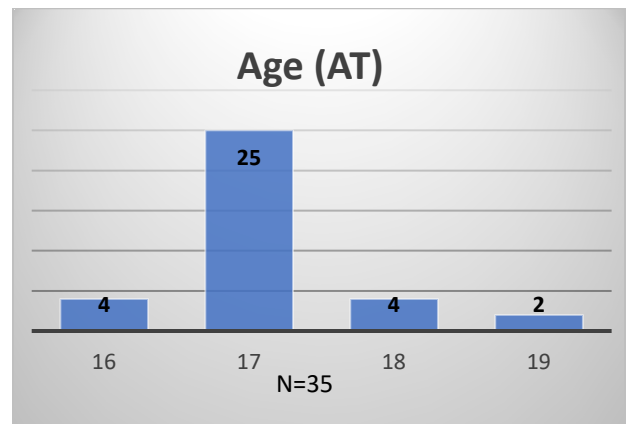

Daily Data Dashboard – August 25, 2023
Demographics for JTDC Population
Friday Morning Midnight Count

Total # of probation Involved youth¹: 1,290

¹ Probation Active: Any youth who is pending sentencing with an active social history, has been formally placed on probation or supervision with Cook County Juvenile Probation on the date of the report.

*Age, Gender and Race for Criminal Court population (N=2) is not represented in this report.

Data sources: cFive Supervisor – Probation Population and RMIS – JTDC Population

Daily Data Dashboard – August 25, 2023
Demographics for JTDC Population
Friday Morning Midnight Count