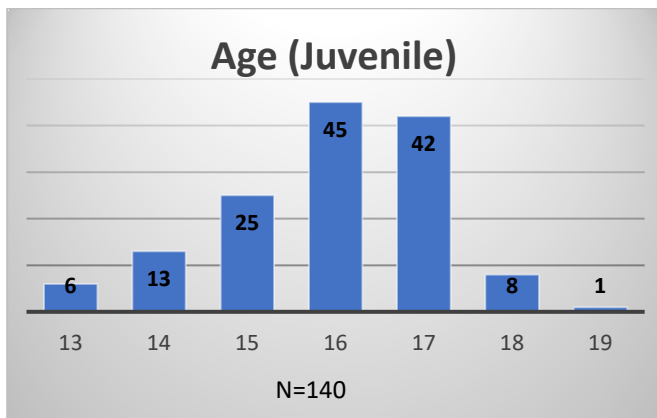

Daily Data Dashboard – August 25, 2023
Demographics for JTDC Population
Friday Morning Midnight Count

Total # of probation Involved youth¹: 1,290

¹ Probation Active: Any youth who is pending sentencing with an active social history, has been formally placed on probation or supervision with Cook County Juvenile Probation on the date of the report.

*Age, Gender and Race for Criminal Court population (N=2) is not represented in this report.

Data sources: cFive Supervisor – Probation Population and RMIS – JTDC Population

Daily Data Dashboard – August 25, 2023
Demographics for JTDC Population
Friday Morning Midnight Count