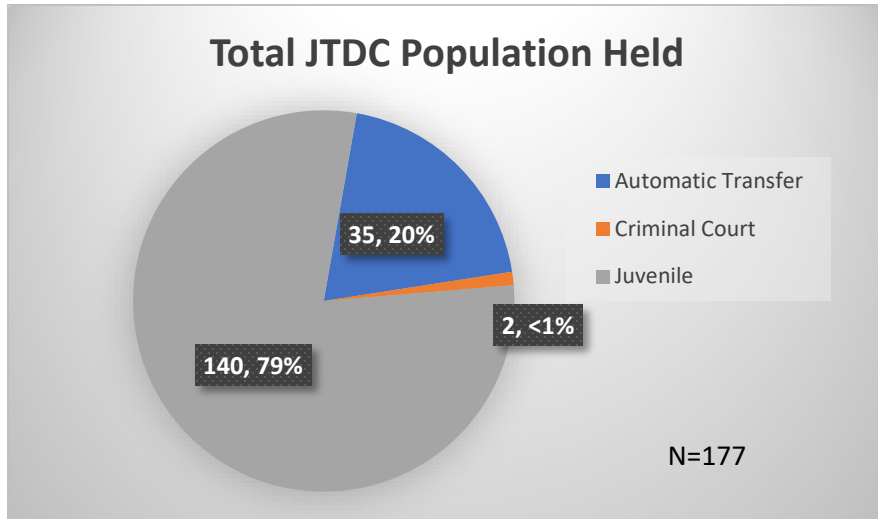

Daily Data Dashboard – August 25, 2023
Demographics for JTDC Population
Friday Morning Midnight Count

Total # of probation Involved youth¹: 1,290

¹ Probation Active: Any youth who is pending sentencing with an active social history, has been formally placed on probation or supervision with Cook County Juvenile Probation on the date of the report.

*Age, Gender and Race for Criminal Court population (N=2) is not represented in this report.

Data sources: cFive Supervisor – Probation Population and RMIS – JTDC Population

Daily Data Dashboard – August 25, 2023
Demographics for JTDC Population
Friday Morning Midnight Count